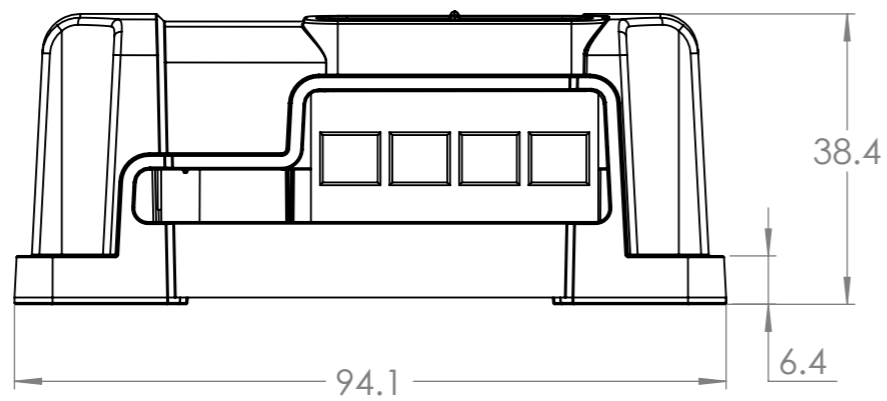

Dimension Drawing - Orion Tr	
ORI241210200	Orion-Tr 24/12-10 (120W) DC-DC converter
ORI241210200R	Orion-Tr 24/12-10 (120W) DC-DC converter Retail

Dimensions in mm