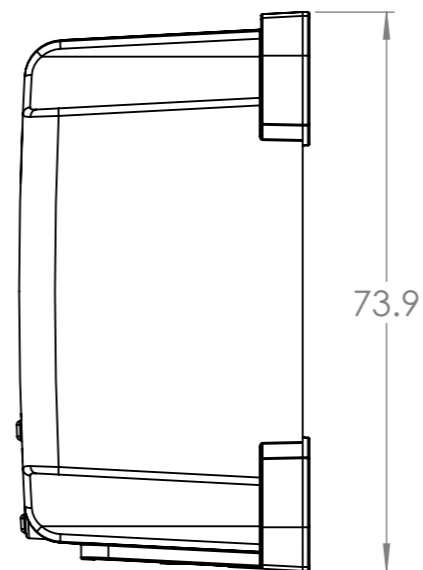

Dimension Drawing - Orion Tr	
ORI241210200	Orion-Tr 24/12-10 (120W) DC-DC converter
ORI241210200R	Orion-Tr 24/12-10 (120W) DC-DC converter Retail

Dimensions in mm