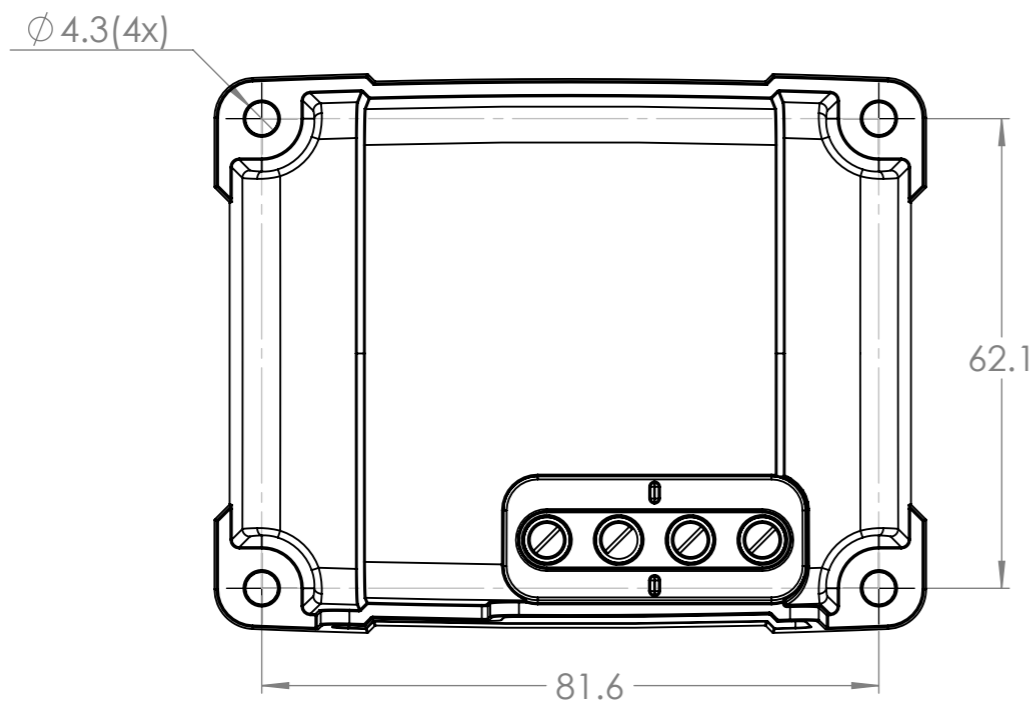

Dimension Drawing - Orion Tr	
ORI241210200	Orion-Tr 24/12-10 (120W) DC-DC converter
ORI241210200R	Orion-Tr 24/12-10 (120W) DC-DC converter Retail

Dimensions in mm