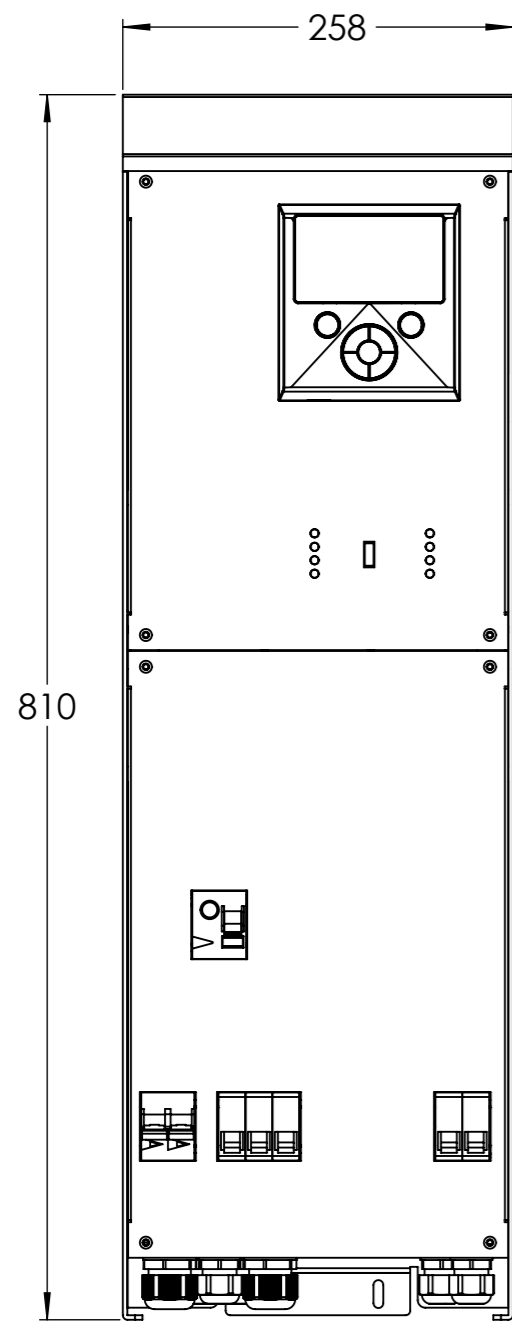

Dimension Drawing - EasySolar 3kVA

PMP243027010	EasySolar 24/3000/70-50 MPPT 150/70 Color Control
PMP483027010	EasySolar 48/3000/35-50 MPPT 150/70 Color Control

DETAIL A
SCALE 2 : 5

Dimensions in mm