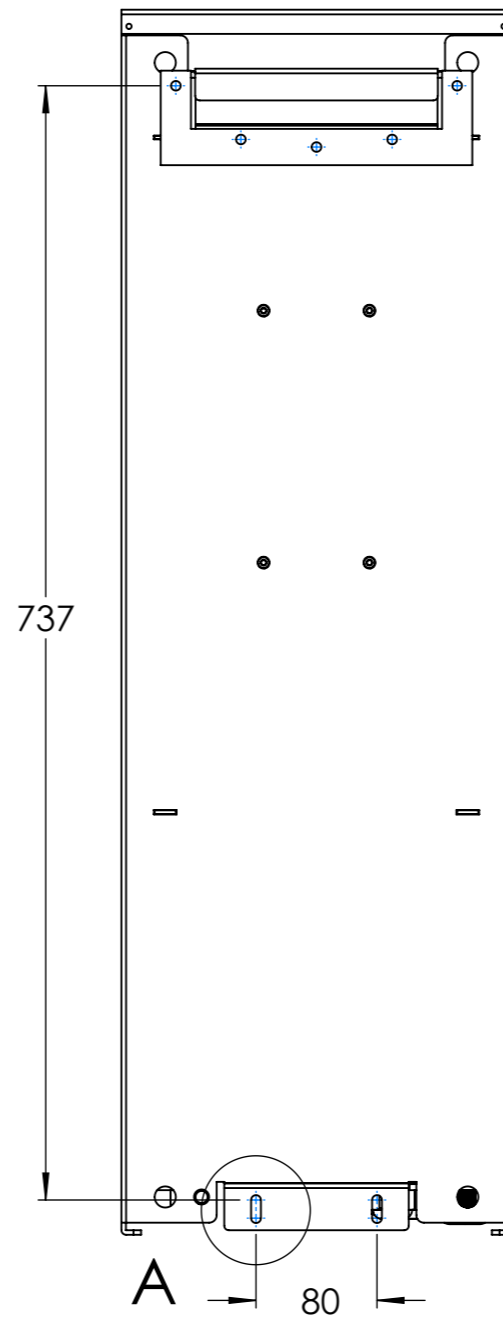

Dimension Drawing - EasySolar 3kVA

PMP243027010	EasySolar 24/3000/70-50 MPPT 150/70 Color Control
PMP483027010	EasySolar 48/3000/35-50 MPPT 150/70 Color Control

DETAIL A
SCALE 2 : 5

Dimensions in mm