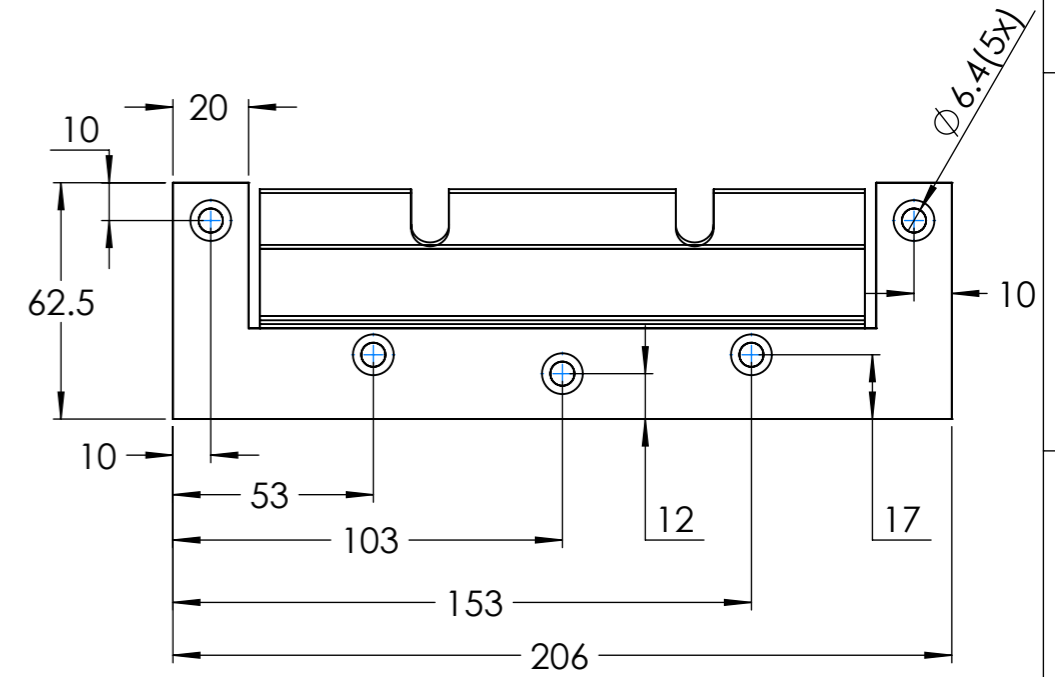

Dimension Drawing - EasySolar 3kVA

PMP243027010	EasySolar 24/3000/70-50 MPPT 150/70 Color Control
PMP483027010	EasySolar 48/3000/35-50 MPPT 150/70 Color Control

DETAIL A
SCALE 2 : 5

Dimensions in mm