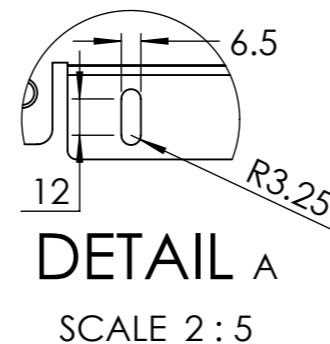

Dimension Drawing - EasySolar 3kVA

PMP243027010	EasySolar 24/3000/70-50 MPPT 150/70 Color Control
PMP483027010	EasySolar 48/3000/35-50 MPPT 150/70 Color Control

DETAIL A
SCALE 2 : 5

Dimensions in mm