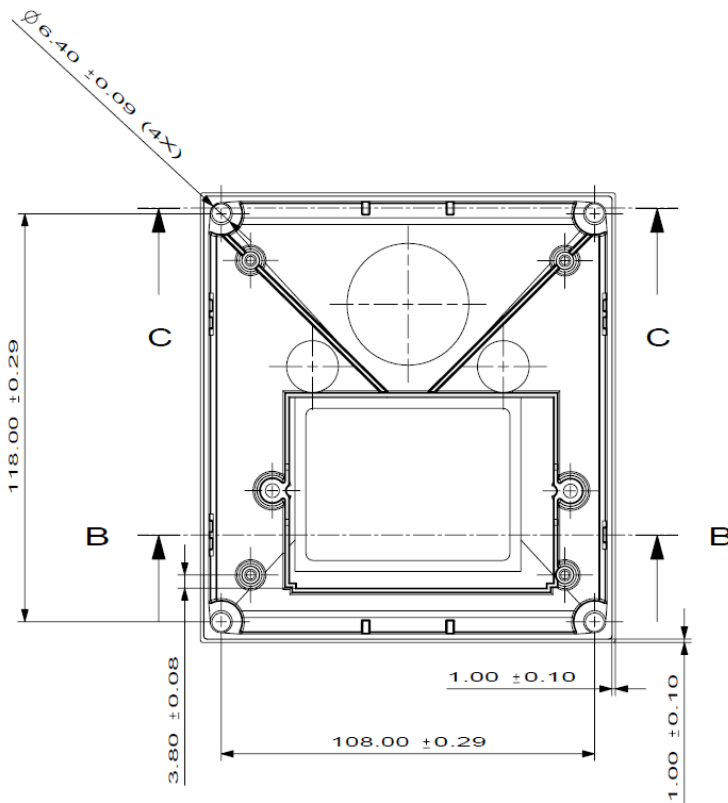

Dimensions in mm

Dimensions of plastic panel **BPP000200100R VE.NET Blue Power Panel GX\_v1.0**

Revision : v1.0  
 Date : 12-08-2015

Dimensions in mm

Dimensions of plastic panel **BPP000200100R VE.NET Blue Power Panel GX\_v1.0**