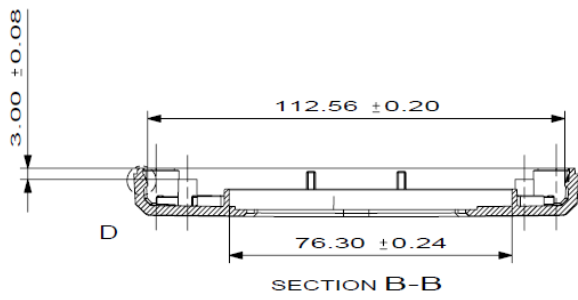

Dimensions in mm

Dimensions of plastic panel **BPP000200100R VE.NET Blue Power Panel GX\_v1.0**

Revision : v1.0  
 Date : 12-08-2015

Dimensions in mm

Dimensions of plastic panel **BPP000200100R VE.NET Blue Power Panel GX\_v1.0**