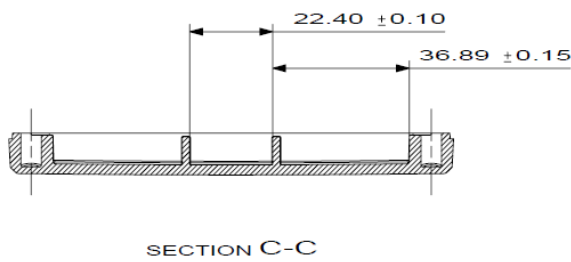

Dimensions in mm

Dimensions of plastic panel **BPP000200100R VE.NET Blue Power Panel GX\_v1.0**

Revision : v1.0  
 Date : 12-08-2015

Dimensions in mm

Dimensions of plastic panel **BPP000200100R VE.NET Blue Power Panel GX\_v1.0**