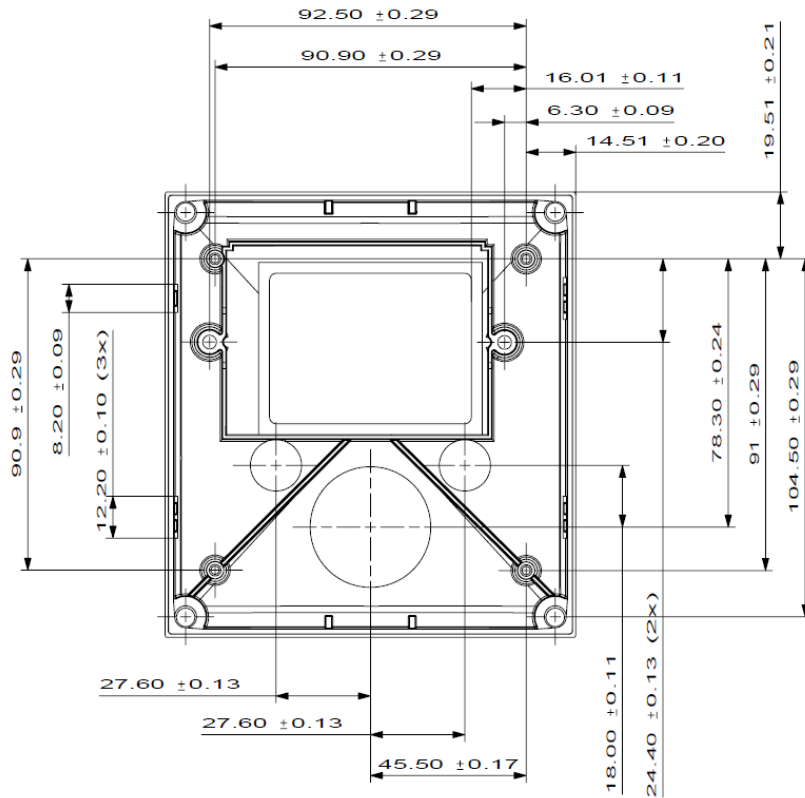

Dimensions in mm

Dimensions of plastic panel **BPP000200100R VE.NET Blue Power Panel GX\_v1.0**

Revision : v1.0  
 Date : 12-08-2015

Dimensions in mm

Dimensions of plastic panel **BPP000200100R VE.NET Blue Power Panel GX\_v1.0**