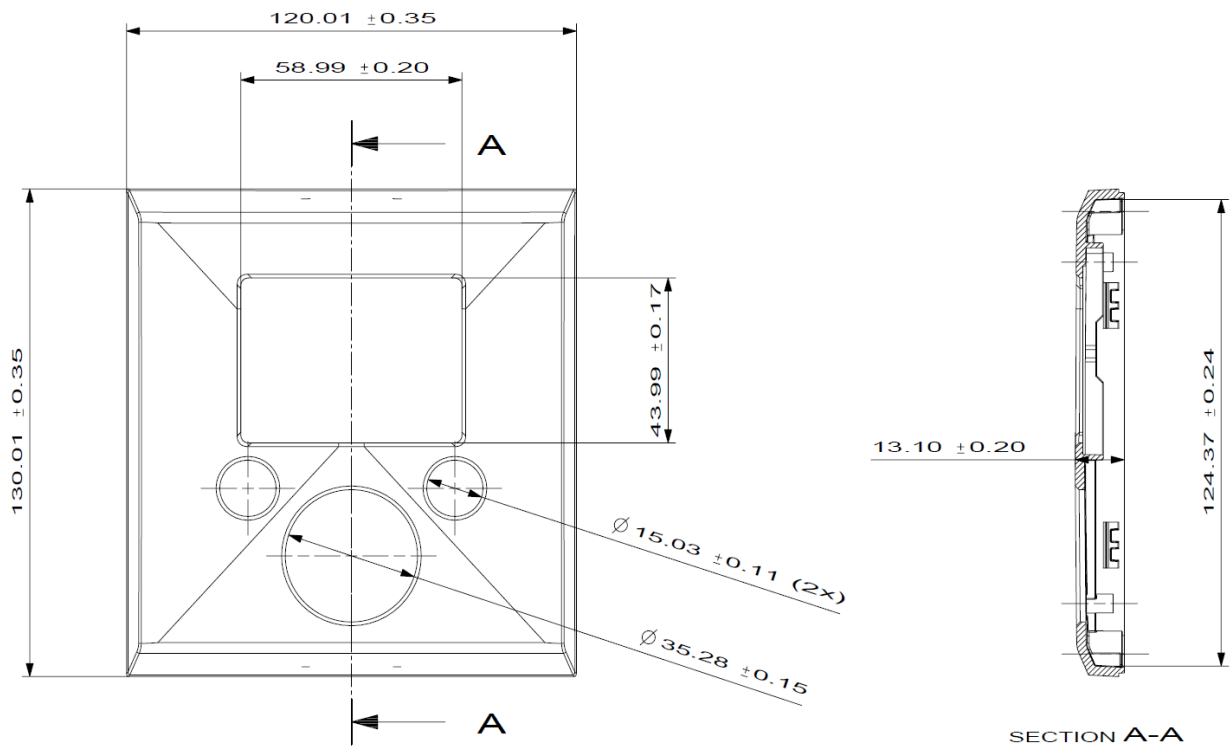

Dimensions in mm

Dimensions of plastic panel **BPP000200100R VE.NET Blue Power Panel GX\_v1.0**

Revision : v1.0  
 Date : 12-08-2015

Dimensions in mm

Dimensions of plastic panel **BPP000200100R VE.NET Blue Power Panel GX\_v1.0**