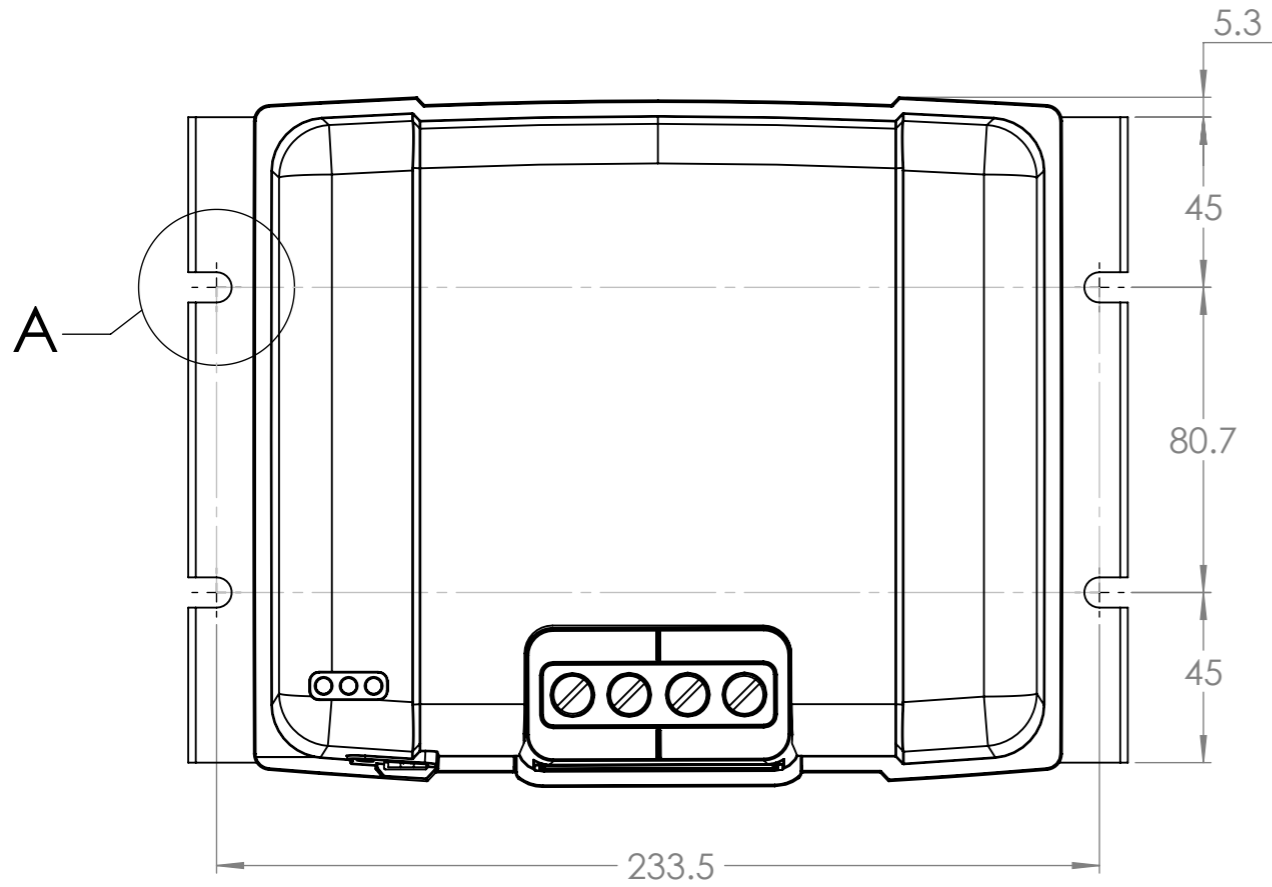

Dimension Drawing - BlueSolar MPPT Tr	
SCC010045200	BlueSolar MPPT 150/45-Tr
SCC010060200	BlueSolar MPPT 150/60-Tr
SCC010070200	BlueSolar MPPT 150/70-Tr

DETAIL A
4x
SCALE 1 : 1

Dimensions in mm