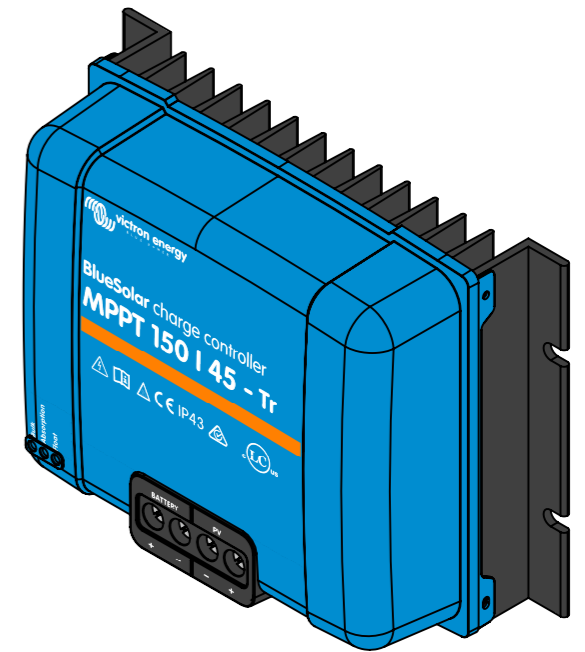

Dimension Drawing - BlueSolar MPPT Tr	
SCC010045200	BlueSolar MPPT 150/45-Tr
SCC010060200	BlueSolar MPPT 150/60-Tr
SCC010070200	BlueSolar MPPT 150/70-Tr

DETAIL A
4x
SCALE 1 : 1

Dimensions in mm