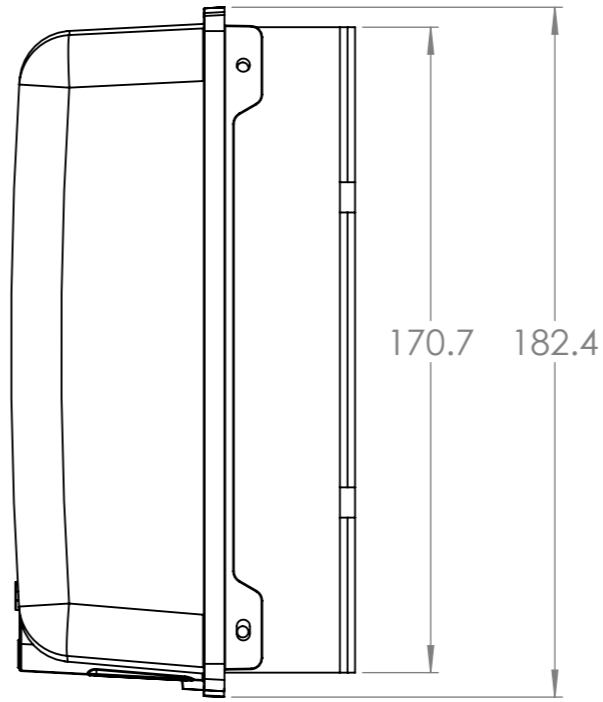

Dimension Drawing - BlueSolar MPPT Tr	
SCC010045200	BlueSolar MPPT 150/45-Tr
SCC010060200	BlueSolar MPPT 150/60-Tr
SCC010070200	BlueSolar MPPT 150/70-Tr

DETAIL A
4x
SCALE 1 : 1

Dimensions in mm