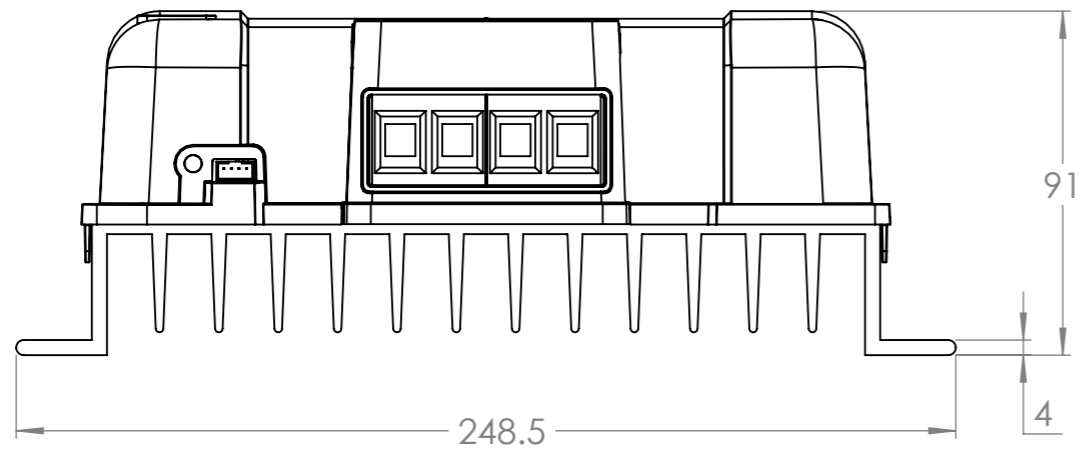

Dimension Drawing - BlueSolar MPPT Tr	
SCC010045200	BlueSolar MPPT 150/45-Tr
SCC010060200	BlueSolar MPPT 150/60-Tr
SCC010070200	BlueSolar MPPT 150/70-Tr

DETAIL A
4x
SCALE 1 : 1

Dimensions in mm