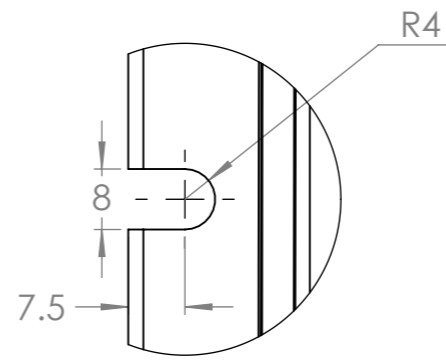

Dimension Drawing - BlueSolar MPPT Tr	
SCC010045200	BlueSolar MPPT 150/45-Tr
SCC010060200	BlueSolar MPPT 150/60-Tr
SCC010070200	BlueSolar MPPT 150/70-Tr

DETAIL A
4x
SCALE 1 : 1

Dimensions in mm