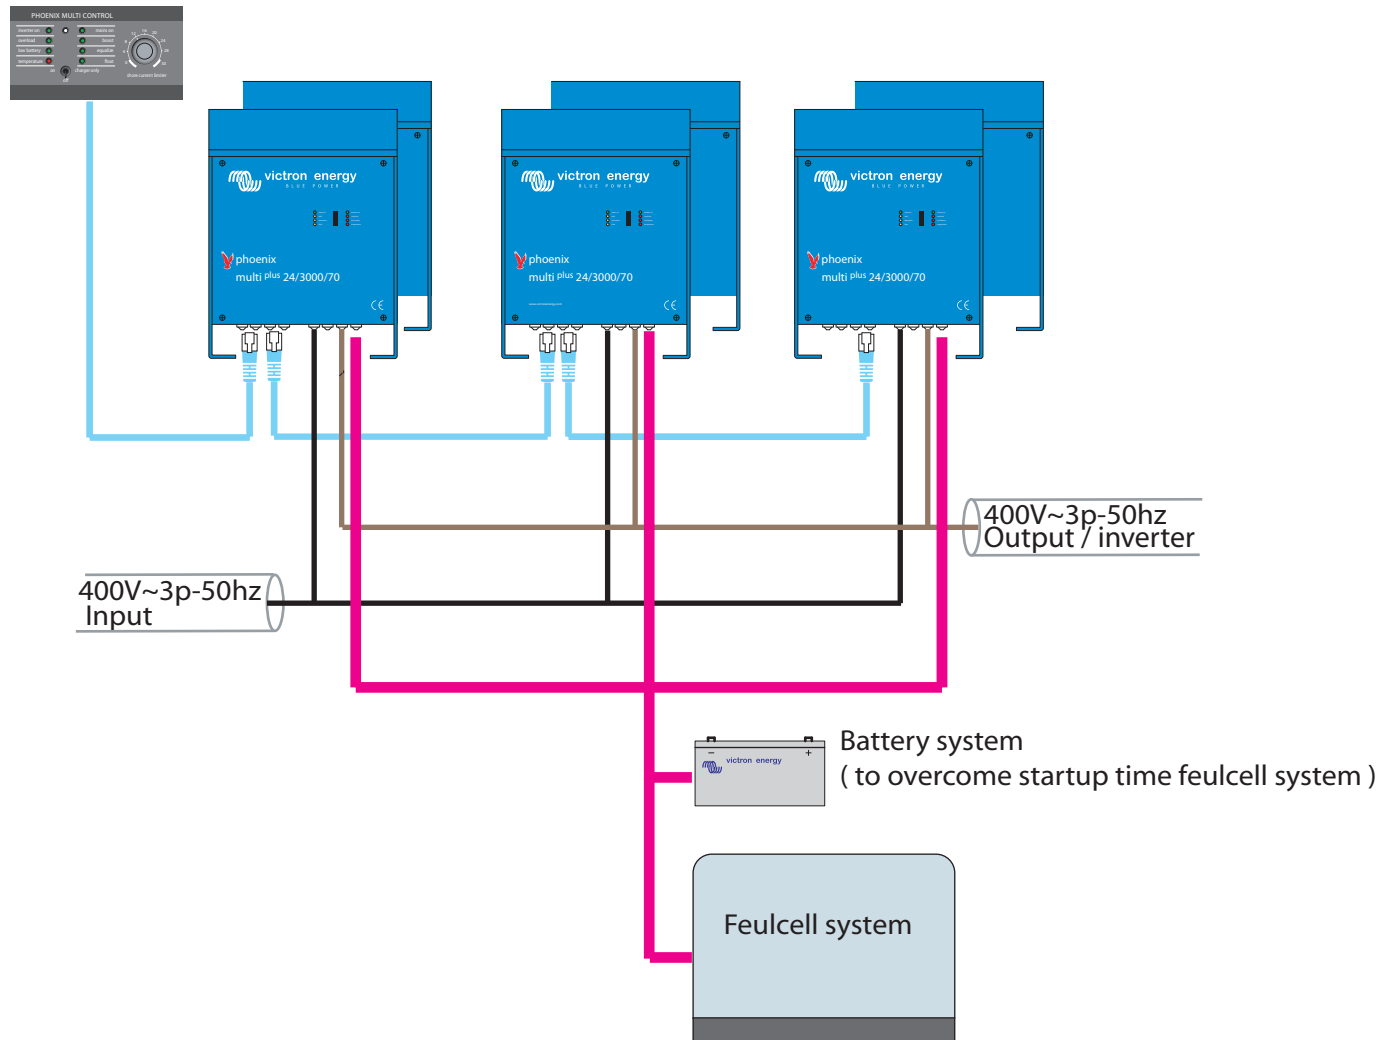

7a VE BUS three phase nobreak system with feulcell

— DC Wiring